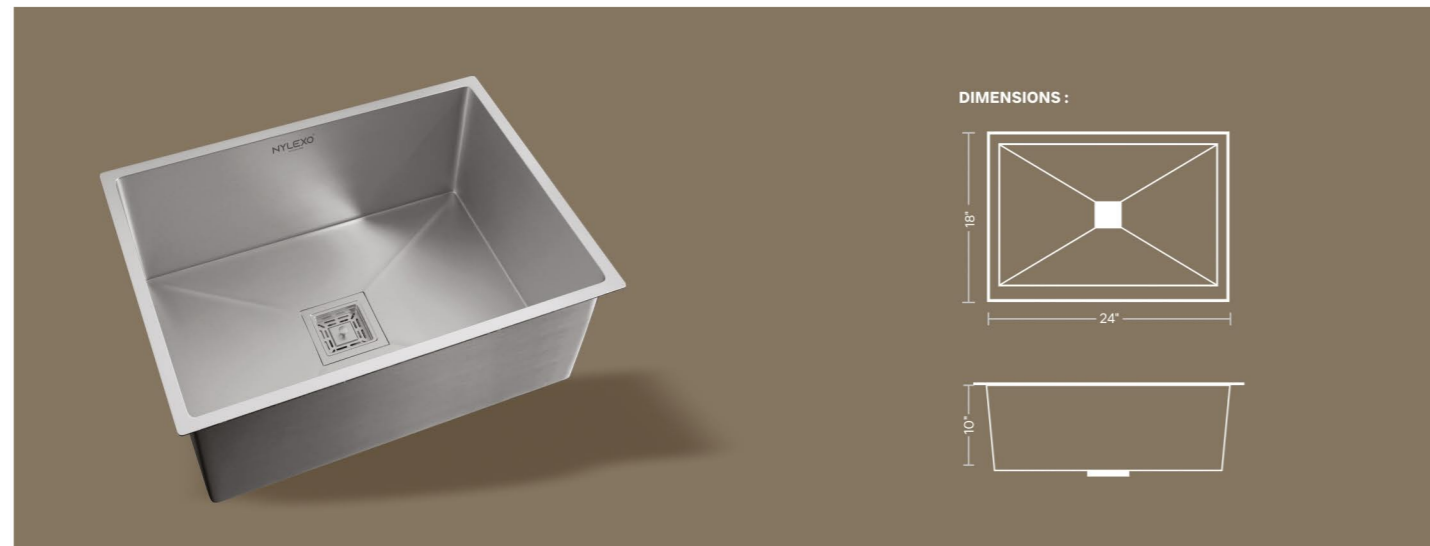

Handmade

series