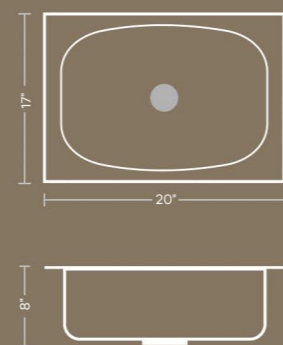

Finish : Glossy Steel Grade : 202 Thickness : 0.6mm/ 0.8mm

Glorious
Design With
Classy Touch

Prime
series

DIMENSIONS :

SCRATCH
PROOF COATING

SINGLE DEEP BOWL

Sr. No	Overall Size (inch/mm)	Bowl Size (inch/mm)	Medium (0.6mm) Pcs Per Box Packing	Heavy (0.8mm) Pcs Per Box Packing
1.	22"x18"x7" / 559x457x178mm	20"x16" / 508x406mm	6 Pcs.	6 Pcs.
2.	22"x18"x8" / 559x457x203mm	20"x16" / 508x406mm	5 Pcs.	5 Pcs.
3.	24"x18"x7" / 610x457x178mm	22"x16" / 559x406mm	6 Pcs.	6 Pcs.
4.	24"x18"x8" / 610x457x203mm	22"x16" / 559x406mm	5 Pcs.	5 Pcs.
5.	24"x18"x9" / 610x457x229mm	22"x16" / 559x406mm	4 Pcs.	4 Pcs.

Finish : Glossy Steel Grade : 202 Thickness : 0.6mm/ 0.8mm

Enduring
Quality That
Last Forever

Classic
series

DIMENSIONS :

SCRATCH
PROOF COATING

SINGLE DEEP BOWL

Sr. No	Overall Size (inch/mm)	Bowl Size (inch/mm)	Extra Heavy (1mm) Pcs Per Box Packing
1.	16"x18"x8" / 406x457x203mm	16"x14" / 406x356mm	4 Pcs.
2.	20"x17"x8" / 508x432x203mm	18"x15" / 457x381mm	4 Pcs.
3.	21"x18"x8" / 533x457x203mm	18"x15" / 457x381mm	4 Pcs.
4.	22"x18"x8" / 559x457x203mm	20"x16" / 508x406mm	4 Pcs.
5.	24"x18"x8" / 610x457x203mm	22"x16" / 559x406mm	4 Pcs.
6.	24"x18"x9" / 610x457x229mm	22"x16" / 559x406mm	4 Pcs.

Finish : Glossy Steel Grade : 202 Thickness : 1mm

Fabulous
Depth With
Trendy Looks

Square series

DIMENSIONS :

SCRATCH
PROOF COATING

SINGLE DEEP SQUARE BOWL

Sr. No	Overall Size (inch/mm)	Bowl Size (inch/mm)	Extra Heavy (1mm) Pcs Per Box Packing
1.	16"x18"x8" / 406x457x203mm	16"x14" / 406x356mm	4 Pcs.
2.	20"x17"x8" / 508x432x203mm	18"x15" / 457x381mm	4 Pcs.
3.	21"x18"x8" / 533x457x203mm	18"x15" / 457x381mm	4 Pcs.
4.	22"x18"x8" / 559x457x203mm	20"x16" / 508x406mm	4 Pcs.
5.	24"x18"x9" / 610x457x229mm	22"x16" / 559x406mm	4 Pcs.
6.	24"x18"x9" / 610x457x229mm (with water Lining)	22"x16" / 559x406mm	4 Pcs.