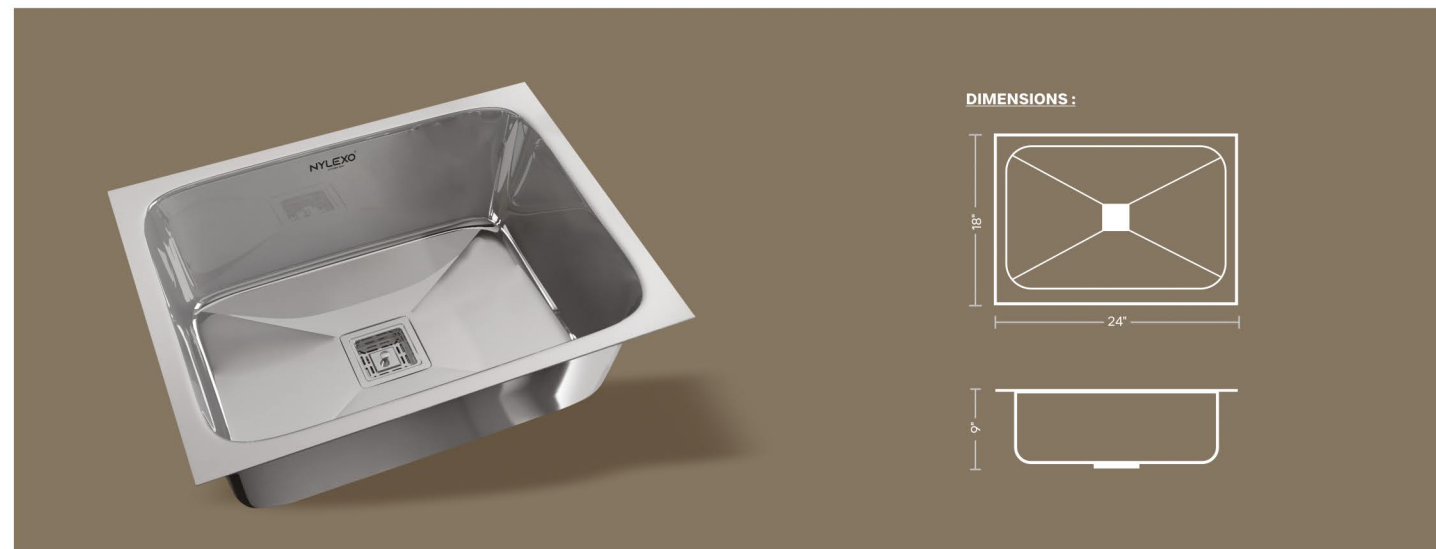

Square series