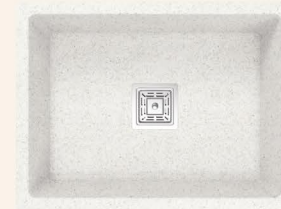

Granite finish

Himalayan Musk