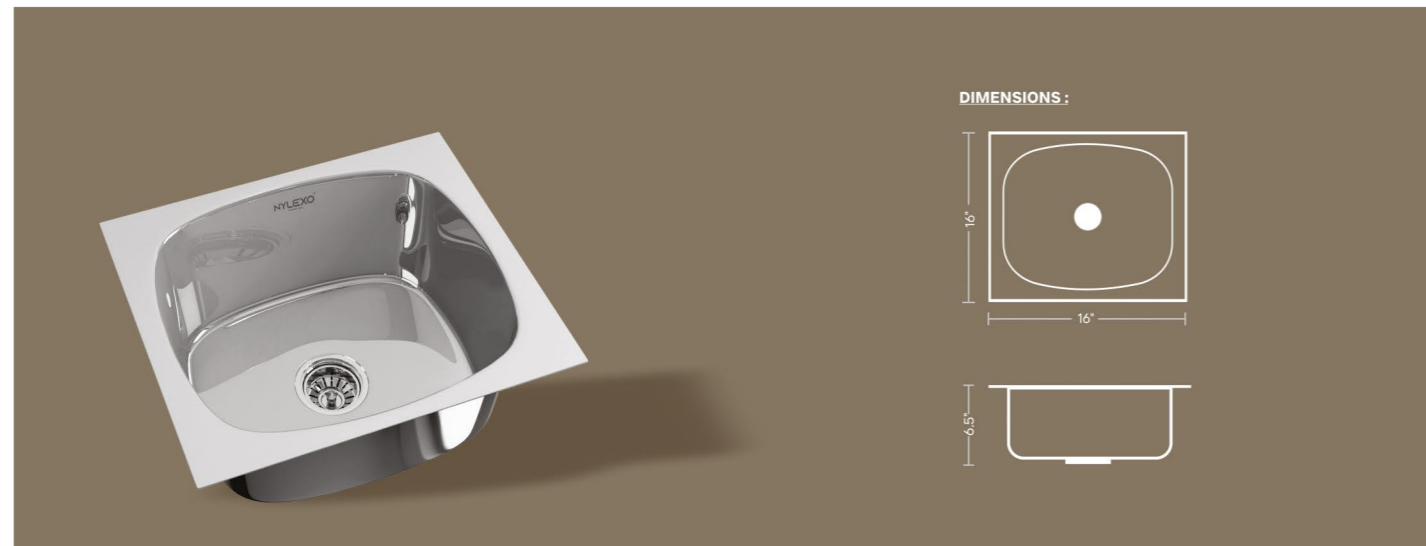

Nano
series