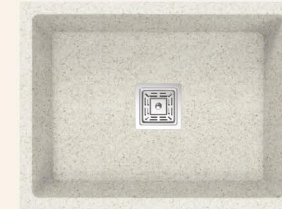

Mercury Dust