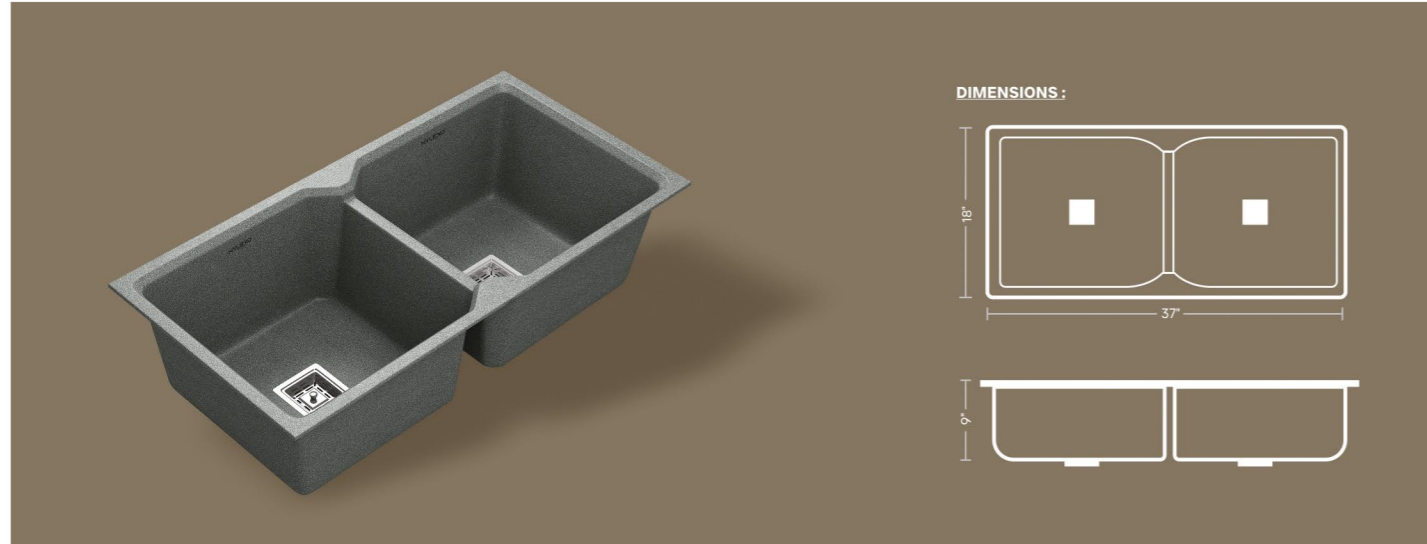

Rubicon
series

DOUBLE DEEP BOWL

Sr. No	Overall Size (inch/mm)	Weight (Approx.)	Accessories Pcs Per Box Packing
1.	37"x 18" x 9" / 940x457x229mm	22 kgs	Square Coupling, Waste pipes