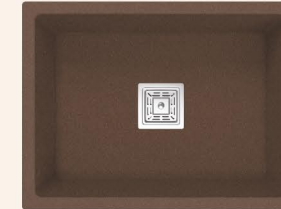

Mocha Brown