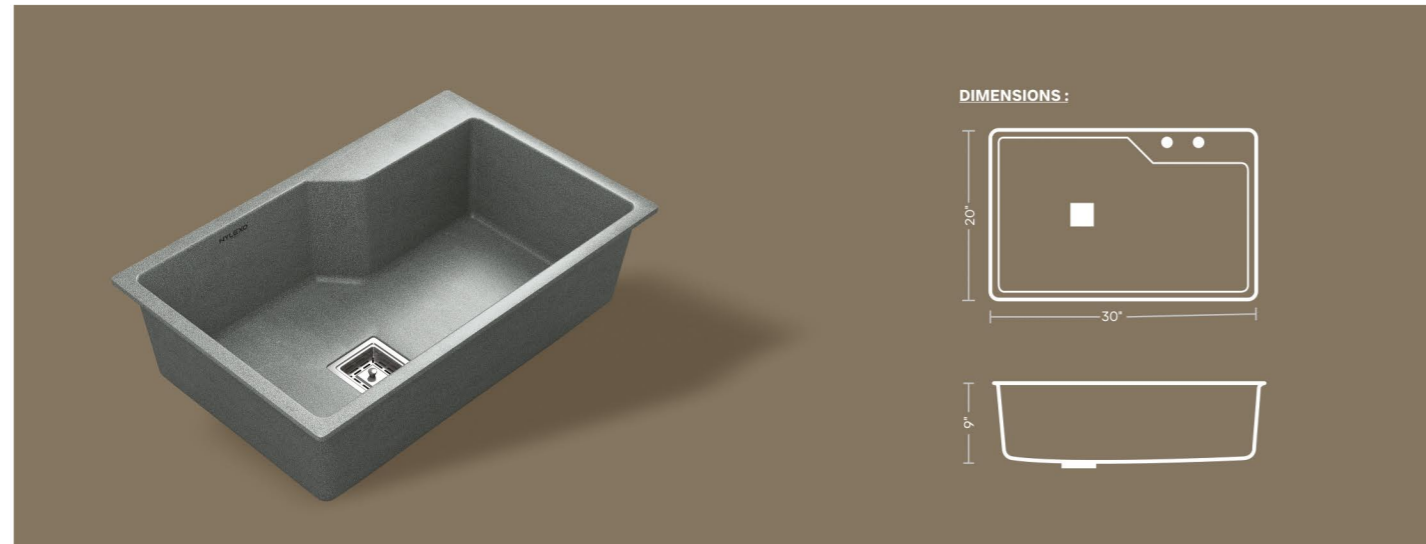

Granite Finish

Himalayan Musk Mercury Dust Cherry Blossom Desert Sand

Seamless
Stone Charm
For Every
Space

www.nylexo.com

Preview Of
Ganga - Metallic Mocha Brown

Colorado series

SINGLE DEEP BOWL

Sr. No	Overall Size (inch/mm)	Weight (Approx.)	Accessories Pcs Per Box Packing
1.	30"x 20" x 9" / 762x508x229mm	17 kgs	Square Coupling, Waste pipes