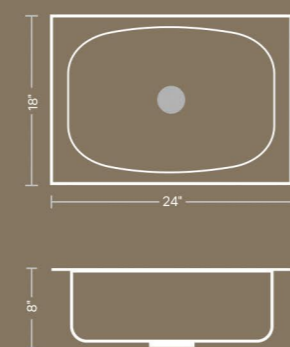

-  Stain
-  Top mount
-  Standard Manual Waste Kit
-  Flush mount
-  Under mount

Nano
series

SCRATCH
PROOF COATING

SINGLE DEEP BOWL

Sr. No	Overall Size (inch/mm)	Bowl Size (inch/mm)	Medium (0.5 to 0.6mm) Pcs Per Box Packing
1.	12"x15"x6" / 304x381x152mm	10"x14" / 254x356mm	10 Pcs.
2.	14"x16"x6" / 356x406x152mm	12"x14" / 304x356mm	10 Pcs.
3.	16"x16"x6.5" / 406x406x165mm	14"x14" / 356x356mm	10 Pcs.
4.	16"x18"x7" / 406x457x178mm	16"x14" / 406x356mm	10 Pcs.

Finish : Glossy Steel Grade : 202 Thickness : 0.6mm/ 0.8mm

Glorious
Design With
Classy Touch

Prime
series

DIMENSIONS :

SCRATCH
PROOF COATING

SINGLE DEEP BOWL

Sr. No	Overall Size (inch/mm)	Bowl Size (inch/mm)	Medium (0.6mm) Pcs Per Box Packing	Heavy (0.8mm) Pcs Per Box Packing
1.	22"x18"x7" / 559x457x178mm	20"x16" / 508x406mm	6 Pcs.	6 Pcs.
2.	22"x18"x8" / 559x457x203mm	20"x16" / 508x406mm	5 Pcs.	5 Pcs.
3.	24"x18"x7" / 610x457x178mm	22"x16" / 559x406mm	6 Pcs.	6 Pcs.
4.	24"x18"x8" / 610x457x203mm	22"x16" / 559x406mm	5 Pcs.	5 Pcs.
5.	24"x18"x9" / 610x457x229mm	22"x16" / 559x406mm	4 Pcs.	4 Pcs.

Finish : Glossy Steel Grade : 202 Thickness : 0.6mm/ 0.8mm

Enduring
Quality That
Last Forever

Classic
series

DIMENSIONS :

SCRATCH
PROOF COATING

SINGLE DEEP BOWL

Sr. No	Overall Size (inch/mm)	Bowl Size (inch/mm)	Extra Heavy (1mm) Pcs Per Box Packing
1.	16"x18"x8" / 406x457x203mm	16"x14" / 406x356mm	4 Pcs.
2.	20"x17"x8" / 508x432x203mm	18"x15" / 457x381mm	4 Pcs.
3.	21"x18"x8" / 533x457x203mm	18"x15" / 457x381mm	4 Pcs.
4.	22"x18"x8" / 559x457x203mm	20"x16" / 508x406mm	4 Pcs.
5.	24"x18"x8" / 610x457x203mm	22"x16" / 559x406mm	4 Pcs.
6.	24"x18"x9" / 610x457x229mm	22"x16" / 559x406mm	4 Pcs.