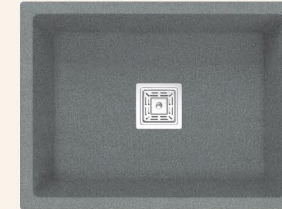

High Durability

Shine Lock Technology

5 year Warranty

Easy To Clean & Maintain

Colour Palettes

Metallic finish

Polar White

Ash Grey