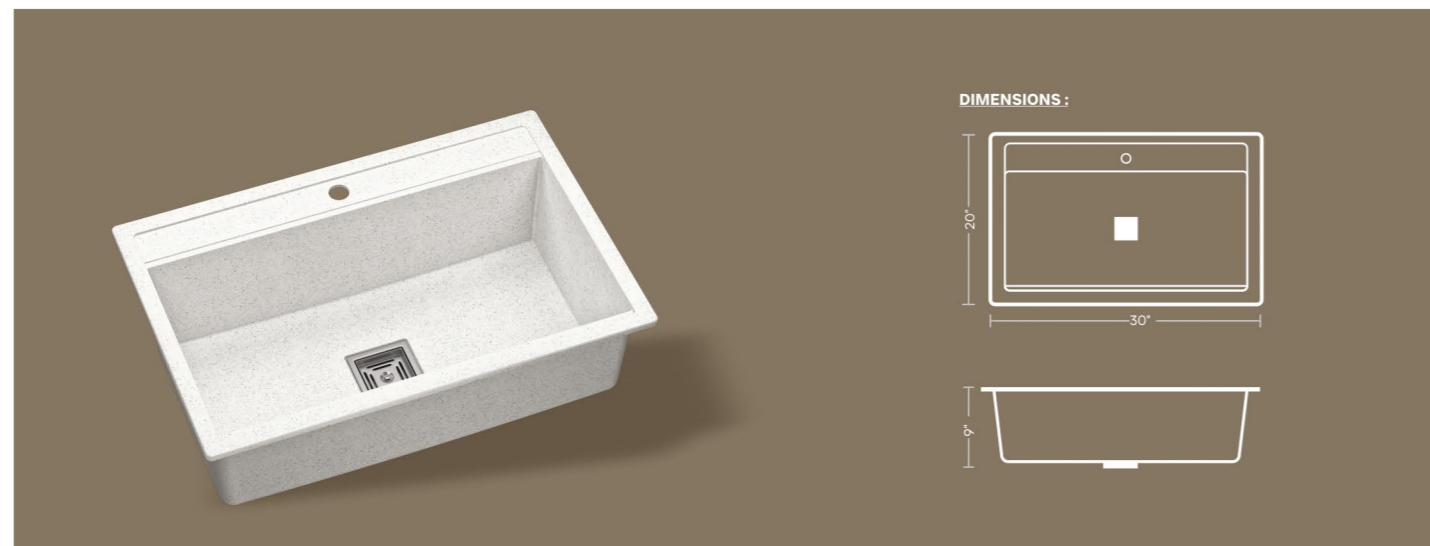

olivia
series

SINGLE BOWL WITH TAPHOLE

Sr. No	Overall Size (inch/mm)	Weight (Approx.)	Accessories Pcs Per Box Packing
1.	30"x 20" x 9" / 762x508x229mm	18 kgs	Square Coupling, Waste pipes

Metallic Finish

Polar White Mocha Brown Ash Grey Midnight Black