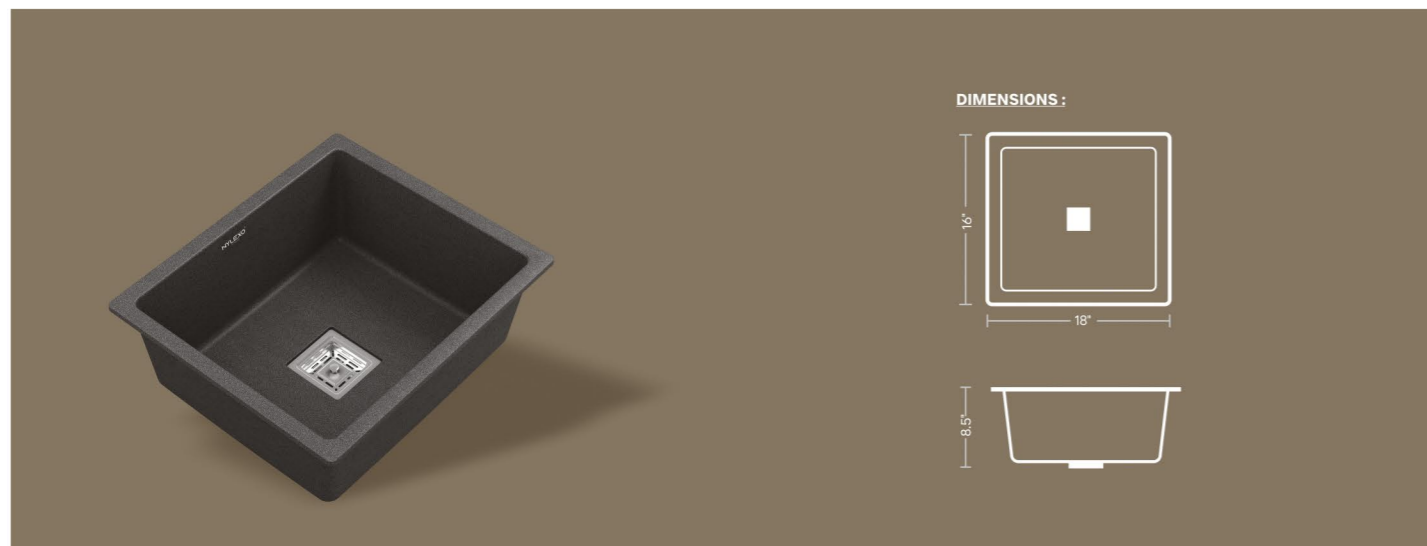

Rio
series

SINGLE DEEP BOWL

Sr. No	Overall Size (inch/mm)	Weight (Approx.)	Accessories Pcs Per Box Packing
1.	16"x 18" x8.5" / 406x457x216mm	9.0 kgs	Square Coupling, Waste pipes

Metallic Finish

Granite Finish

**Everlasting
Quartz Shine
For Elite
Kitchen**

www.nylexo.com