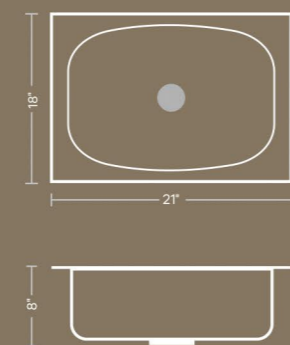

-  Stain
-  Top mount
-  Standard Manual Waste Kit
-  Flush mount
-  Under mount

Nano
series

SCRATCH
PROOF COATING

SINGLE DEEP BOWL

Sr. No	Overall Size (inch/mm)	Bowl Size (inch/mm)	Medium (0.5 to 0.6mm) Pcs Per Box Packing
1.	12"x15"x6" / 304x381x152mm	10"x14" / 254x356mm	10 Pcs.
2.	14"x16"x6" / 356x406x152mm	12"x14" / 304x356mm	10 Pcs.
3.	16"x16"x6.5" / 406x406x165mm	14"x14" / 356x356mm	10 Pcs.
4.	16"x18"x7" / 406x457x178mm	16"x14" / 406x356mm	10 Pcs.

Finish : Glossy Steel Grade : 202 Thickness : 0.5mm/ 0.6mm

Eternal
Steel Look
That Amaze

www.nylexo.com

Prime
series

DIMENSIONS :

SCRATCH
PROOF COATING

SINGLE DEEP BOWL

Sr. No	Overall Size (inch/mm)	Bowl Size (inch/mm)	Medium (0.6mm) Pcs Per Box Packing	Heavy (0.8mm) Pcs Per Box Packing
1.	16"x18"x7" / 406x457x178mm	16"x14" / 406x356mm	6 Pcs.	6 Pcs.
2.	16"x18"x8" / 406x457x203mm	16"x14" / 406x356mm	5 Pcs.	5 Pcs.
3.	20"x17"x7" / 508x432x178mm	18"x15" / 457x381mm	6 Pcs.	6 Pcs.
4.	20"x17"x8" / 508x432x203mm	18"x15" / 457x381mm	5 Pcs.	5 Pcs.
5.	21"x18"x7" / 533x457x178mm	18"x15" / 457x381mm	6 Pcs.	6 Pcs.
6.	21"x18"x8" / 533x457x203mm	18"x15" / 457x381mm	5 Pcs.	5 Pcs.

Finish : Glossy Steel Grade : 202 Thickness : 0.6mm/ 0.8mm

Glorious
Design With
Classy Touch

Prime
series

DIMENSIONS :

SCRATCH
PROOF COATING

SINGLE DEEP BOWL

Sr. No	Overall Size (inch/mm)	Bowl Size (inch/mm)	Medium (0.6mm) Pcs Per Box Packing	Heavy (0.8mm) Pcs Per Box Packing
1.	22"x18"x7" / 559x457x178mm	20"x16" / 508x406mm	6 Pcs.	6 Pcs.
2.	22"x18"x8" / 559x457x203mm	20"x16" / 508x406mm	5 Pcs.	5 Pcs.
3.	24"x18"x7" / 610x457x178mm	22"x16" / 559x406mm	6 Pcs.	6 Pcs.
4.	24"x18"x8" / 610x457x203mm	22"x16" / 559x406mm	5 Pcs.	5 Pcs.
5.	24"x18"x9" / 610x457x229mm	22"x16" / 559x406mm	4 Pcs.	4 Pcs.