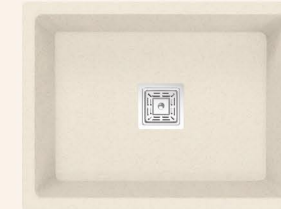

Cherry Blossom