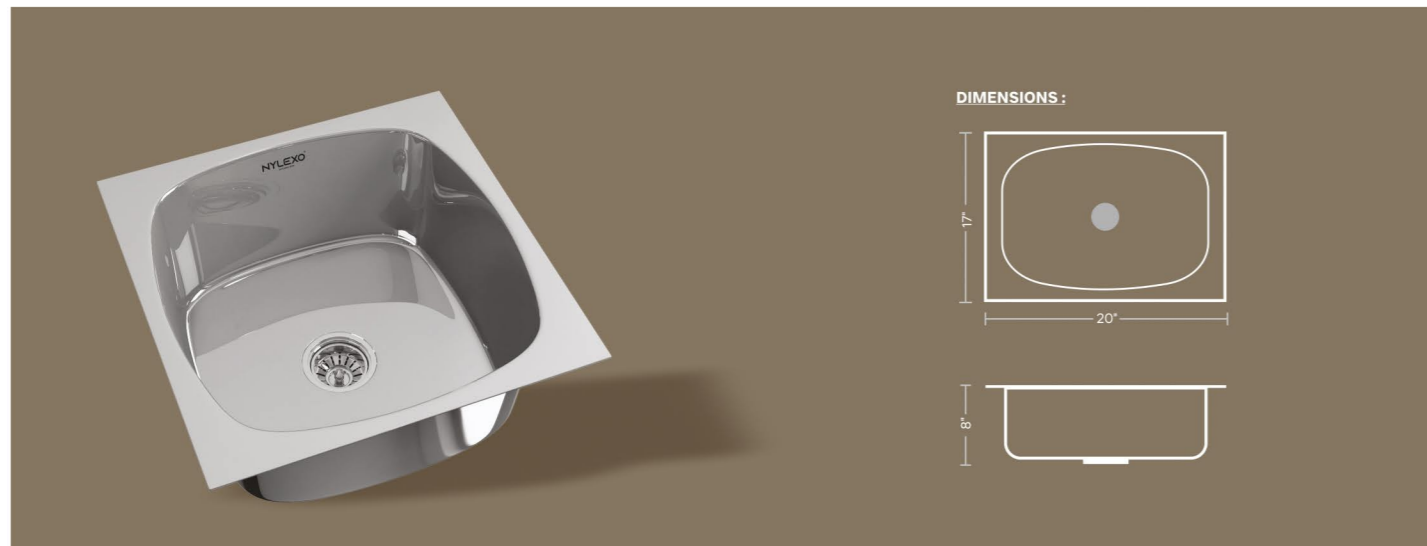

Classic
series