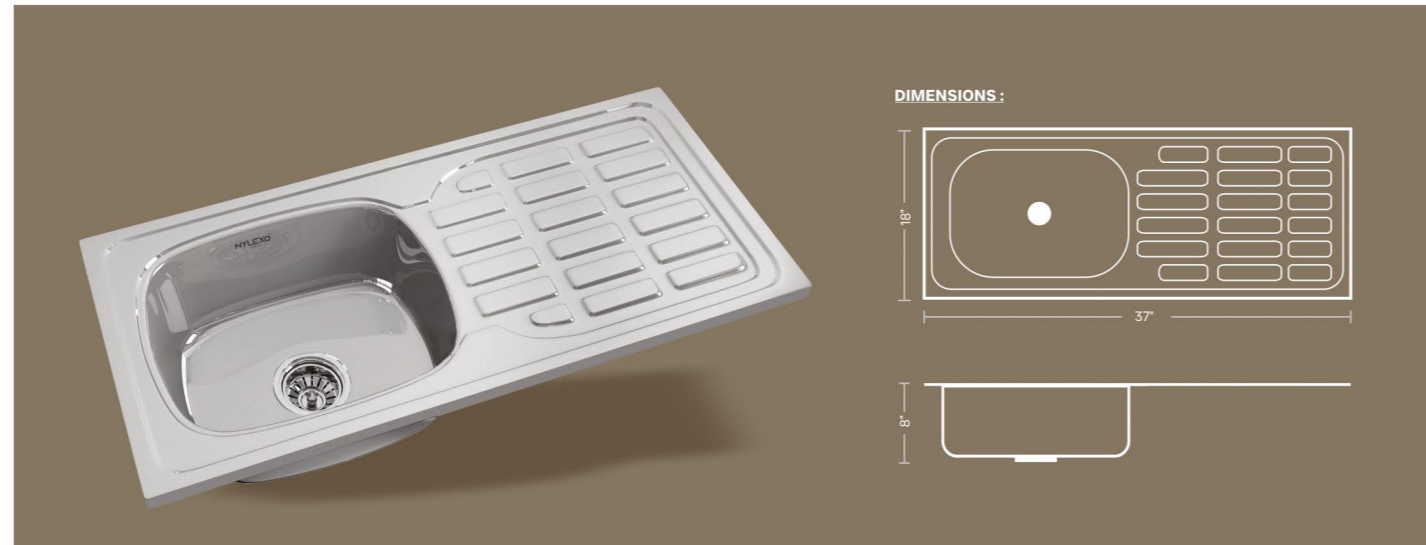

Drain board series