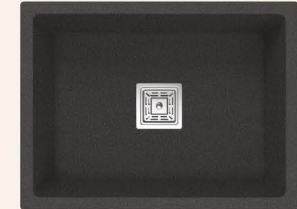

Midnight Black