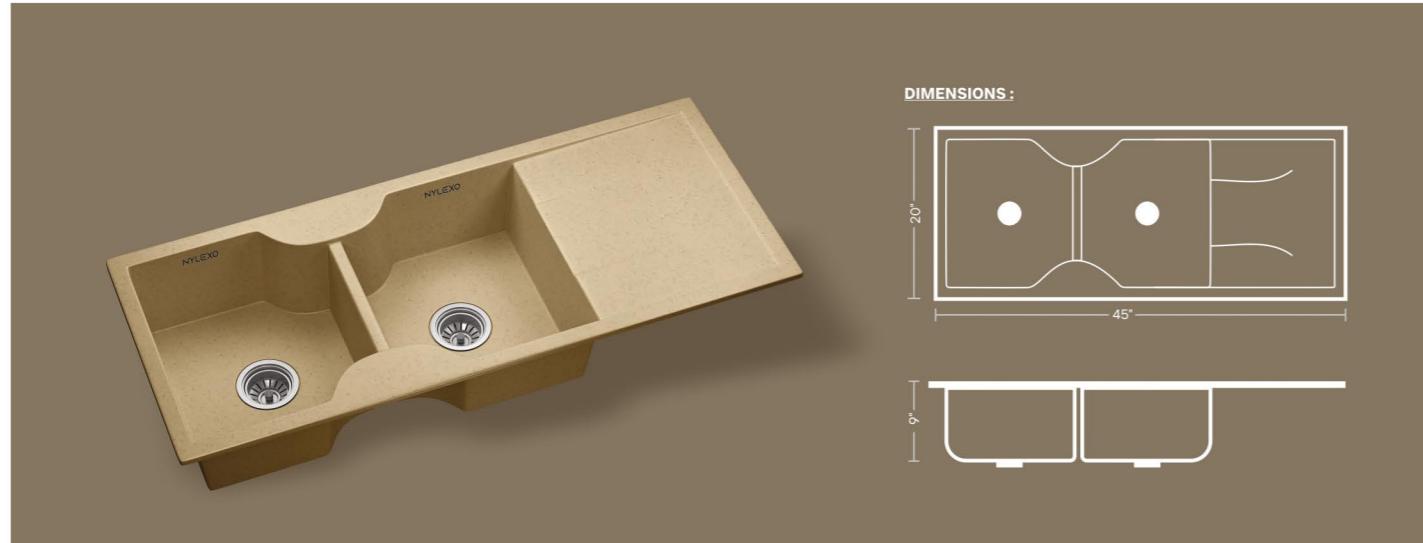

Jordan
series

DOUBLE DEEP BOWL WITH DRAINBOARD

Sr. No	Overall Size (inch/mm)	Weight (Approx.)	Accessories Pcs Per Box Packing
1.	45"x 20" x 9" / 1143x508x229mm	28 kgs	Round Coupling, Waste pipes

Metallic Finish