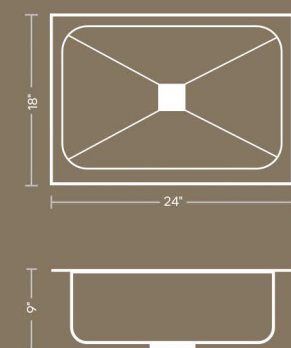

Finish : Glossy Steel Grade : 202 Thickness : 1mm

Fabulous
Depth With
Trendy Looks

Square series

DIMENSIONS :

SCRATCH
PROOF COATING

SINGLE DEEP SQUARE BOWL

Sr. No	Overall Size (inch/mm)	Bowl Size (inch/mm)	Extra Heavy (1mm) Pcs Per Box Packing
1.	16"x18"x8" / 406x457x203mm	16"x14" / 406x356mm	4 Pcs.
2.	20"x17"x8" / 508x432x203mm	18"x15" / 457x381mm	4 Pcs.
3.	21"x18"x8" / 533x457x203mm	18"x15" / 457x381mm	4 Pcs.
4.	22"x18"x8" / 559x457x203mm	20"x16" / 508x406mm	4 Pcs.
5.	24"x18"x9" / 610x457x229mm	22"x16" / 559x406mm	4 Pcs.
6.	24"x18"x9" / 610x457x229mm (with water Lining)	22"x16" / 559x406mm	4 Pcs.

Finish : Glossy Steel Grade : 202 Thickness : 1mm

Timeless
Steel Charm
For Every
Kitchen

www.nylexo.com

Drain board series

SINGLE DEEP BOWL WITH DRAINBOARD

SCRATCH
PROOF COATING

Sr. No	Overall Size (inch/mm)	Bowl Size (inch/mm)	Extra Heavy (1mm) Pcs Per Box Packing
1.	37"x18"x8" / 940x457x203mm	16"x14" / 406x356mm	4 Pcs.
2.	45"x20"x9" / 1143x508x229mm	20"x16" / 508x406mm	4 Pcs.

Finish : Glossy Steel Grade : 202 Thickness : 1mm

Trendy
Look With
Bold Strength

Handmade

series

SINGLE DEEP HANDMADE BOWL

Sr. No	Overall Size (inch/mm)	Bowl Size (inch/mm)	Extra Heavy (1mm) Pcs Per Box Packing
1.	16"x18"x9" / 406x457x229mm	16"x14" / 406x356mm	1 Pcs.
2.	21"x18"x9" / 533x457x229mm	19"x16" / 483x406mm	1 Pcs.
3.	24"x18"x10" / 610x457x254mm	22"x16" / 559x406mm	1 Pcs.
4.	30"x18"x9" / 762x457x229mm (Multifunction)	27"x13" / 686x330mm	1 Pcs.
5.	30"x18"x9" / 762x457x229mm (Digital Multifunction)	27"x13" / 686x330mm	1 Pcs.