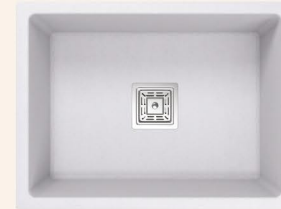

High Durability

Shine Lock Technology

5 year Warranty

Easy To Clean & Maintain

Colour Palettes

Metallic finish

Polar White

Ash Grey